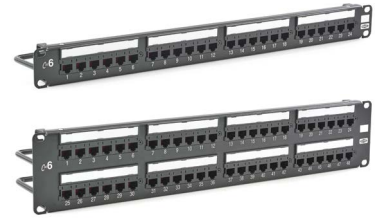

NEXTSPEED® Category 6 Patch Panels

Includes: cable management bar(s), stuffer caps and rack screws

Color	Width Inches (mm)	Height Inches (mm)	Ports	Rack Units	Catalog No.
Black	19" (483)	1.75" (45)	24	1	HP624
		3.50" (89)	48	2	HP648
		7.00" (178)	96	4	HP696
White	19" (483)	1.75" (45)	24	1	HP624W
		3.50" (89)	48	2	HP648W

Note: Versions without cable management bar available; HP624E and HP648E

NEXTSPEED® Category 6 Angled Patch Panels

Includes: cable management bar(s), stuffer caps and rack screws

Color	Width Inches (mm)	Height Inches (mm)	Ports	Rack Units	Catalog No.
Black	19" (483)	1.75" (45)	24	1	HP624A
		3.50" (89)	48	2	HP648A

Note: HP6xxA angled panel protrudes 4.46" from the plane of the rack. Hubbell recommends one (1) extra inch of space between the door and panel angle.

NEXTSPEED® Ascent Category 6 Surface Mount Panel

Description	Catalog No.
12-port, Category 6, universal, 89D	HP612